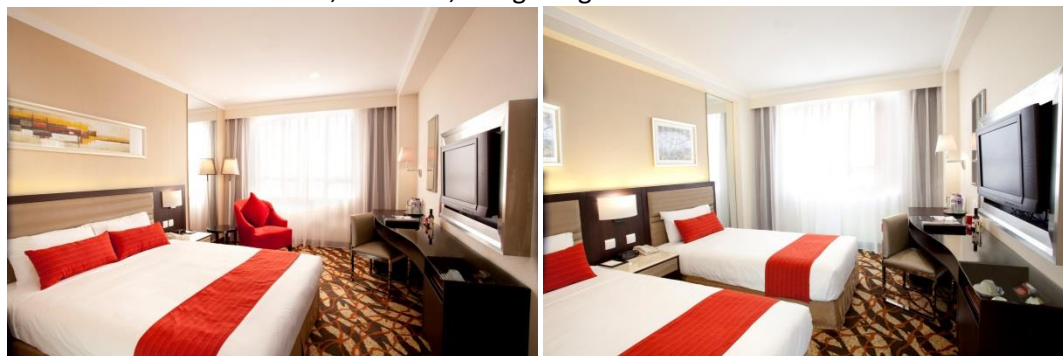

Metropark Hotel Kowloon
(10 minutes walks to Conference Venue)

Address: 75 Waterloo Road, Kowloon, Hong Kong

The 485 rooms Metropark Hotel Kowloon is situated at the heart of Kowloon providing easy access to major transportation network including Mongkok and Mongkok East MTR stations. Free Wifi in-room and hotel public areas are available. The Hotel is also facilitated with rooftop swimming pool, fitness room, bar and restaurants presenting comprehensive services for visitors.

Room Type	Deluxe Room (24 sqm)
Bed Type and Size	Double Bed: 160 cm x 200 cm Single Bed: 100 cm x 200 cm
Internet	Free Wifi access
Hotel Facilities	✗ Smoking floor ✓ Gym / Fitness Centre ✓ Swimming Pool ✗ Spa/Steam Room ✗ Business Centre
Check-in Time	15:00 hours
Check-out Time	12:00 noon
Distance from/to Airport (Travelling time)	Distance: 35 km Travelling Time: approx. 40 minutes (by taxi)
Free Shuttle Bus Route (provided by hotel)	Between Hotel and Tsimshatsui (via Mongkok)